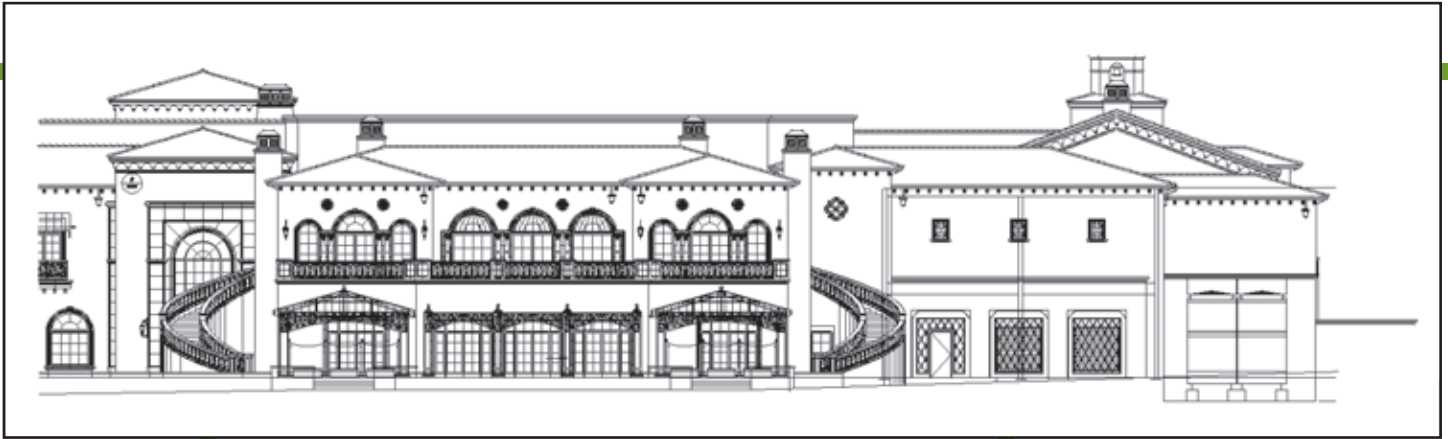

GRANDE DEL MAR HOTEL

Project Portfolio

Project ID 21493

Helping you create Architectural Style For Your Home

GRANDE DEL MAR HOTEL PROJECT PORTFOLIO

GRANDE DEL MAR HOTEL PROJECT PORTFOLIO

GRANDE DEL MAR HOTEL PROJECT PORTFOLIO

GRANDE DEL MAR HOTEL PROJECT PORTFOLIO

Breaking Down The Project

Showing how the pieces fit together to make the style

GRANDE DEL MAR HOTEL
Proj ID 21493

A

Cross
Section

**Gothic Entry
with Ornament**

Soffit

*Definition:
Soffit: An Exposed Underside*

Breaking Down The Project

Showing how the pieces fit together to make the style

GRANDE DEL MAR HOTEL
Proj ID 21493

B

**Soffit Entry
With Columns**

Cross
Section

Custom Profile 2
(Banding)