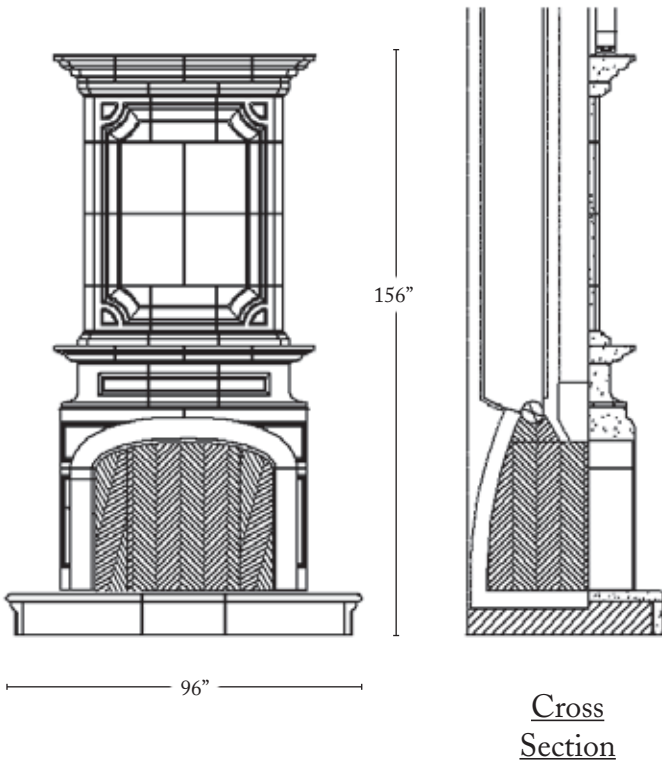

*Definition:
Soffit: An Exposed Underside*

Breaking Down The Project

Showing how the pieces fit together to make the style

GRANDE DEL MAR HOTEL
Proj ID 21493

B

**Soffit Entry
With Columns**

Cross
Section

Custom Profile 2
(Banding)

Flatface Profile
(Soffit)

Corinthian Capital
(Column)

Corinthian Tapered Shaft
(Column)

Corinthian Base
(Column)

C

Balcony

Cross
Section

Connelly Profile
(Handrail)

Kennard Profile
(Baluster)

Chamfer Profile
(Baserail)

Connelly Profile
(Newel Pier Cap)

Carriage Profile
(Newel Pier Shaft)

Chamfer Profile
(Newel Pier Base)

Custom Profile 3
(Bottom Row Banding)

Custom Profile 4
(Bottom Row Banding)

Breaking Down The Project

Showing how the pieces fit together to make the style

GRANDE DEL MAR HOTEL
Proj ID 21493

D

**Provence
Full Mantel Fireplace
With Raised Hearth**