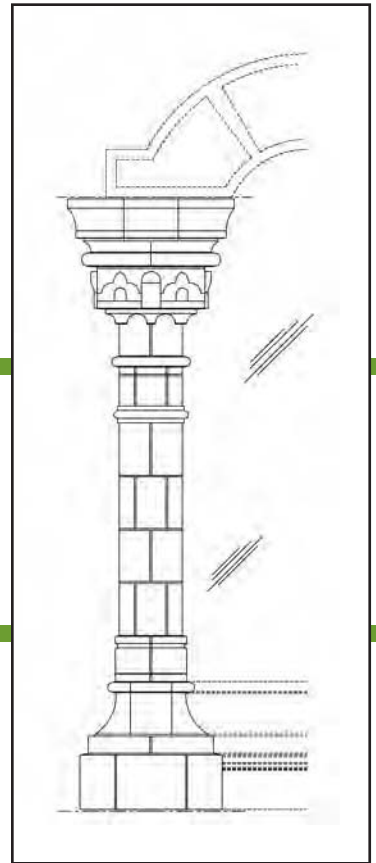

GRANDE DEL MAR HOTEL PROJECT PORTFOLIO

Breaking Down The Project

Showing how the pieces fit together to make the style

GRANDE DEL MAR HOTEL
Proj ID 21493

A

Cross
Section

**Gothic Entry
with Ornament**

Soffit

*Definition:
Soffit: An Exposed Underside*

Breaking Down The Project

Showing how the pieces fit together to make the style

GRANDE DEL MAR HOTEL
Proj ID 21493

B

**Soffit Entry
With Columns**

Cross
Section

Custom Profile 2
(Banding)