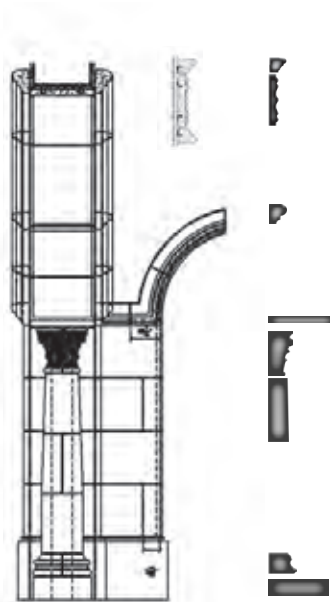

GRANDE DEL MAR HOTEL PROJECT PORTFOLIO

Breaking Down The Project

Showing how the pieces fit together to make the style

GRANDE DEL MAR HOTEL
Proj ID 21493

A

Cross
Section

**Gothic Entry
with Ornament**

Soffit

*Definition:
Soffit: An Exposed Underside*

Breaking Down The Project

Showing how the pieces fit together to make the style

GRANDE DEL MAR HOTEL
Proj ID 21493

B

**Soffit Entry
With Columns**

Cross
Section

Custom Profile 2
(Banding)