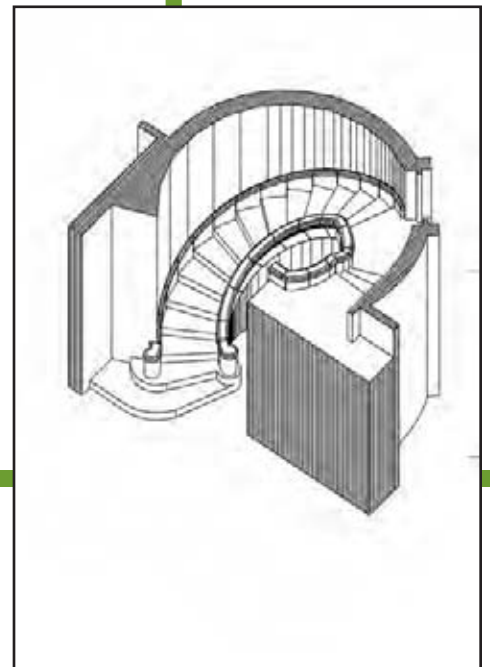

GRANDE DEL MAR HOTEL

Project Portfolio

Project ID 21493

Helping you create Architectural Style For Your Home

GRANDE DEL MAR HOTEL PROJECT PORTFOLIO

GRANDE DEL MAR HOTEL PROJECT PORTFOLIO

GRANDE DEL MAR HOTEL PROJECT PORTFOLIO

GRANDE DEL MAR HOTEL PROJECT PORTFOLIO

Breaking Down The Project

Showing how the pieces fit together to make the style

GRANDE DEL MAR HOTEL
Proj ID 21493

A

Cross
Section

**Gothic Entry
with Ornament**

Soffit

*Definition:
Soffit: An Exposed Underside*

Breaking Down The Project

Showing how the pieces fit together to make the style

GRANDE DEL MAR HOTEL
Proj ID 21493

B

**Soffit Entry
With Columns**

Cross
Section

Custom Profile 2
(Banding)