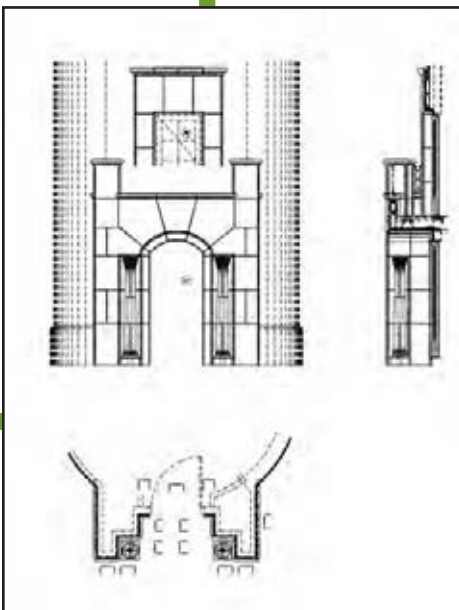

GRANDE DEL MAR HOTEL

Project Portfolio

Project ID 21493

Helping you create Architectural Style For Your Home

GRANDE DEL MAR HOTEL PROJECT PORTFOLIO

GRANDE DEL MAR HOTEL PROJECT PORTFOLIO

GRANDE DEL MAR HOTEL PROJECT PORTFOLIO

GRANDE DEL MAR HOTEL PROJECT PORTFOLIO

Breaking Down The Project

Showing how the pieces fit together to make the style

GRANDE DEL MAR HOTEL
Proj ID 21493

A

Cross
Section

**Gothic Entry
with Ornament**

Soffit

*Definition:
Soffit: An Exposed Underside*

Breaking Down The Project

Showing how the pieces fit together to make the style

GRANDE DEL MAR HOTEL
Proj ID 21493

B

**Soffit Entry
With Columns**

Cross
Section

Custom Profile 2
(Banding)