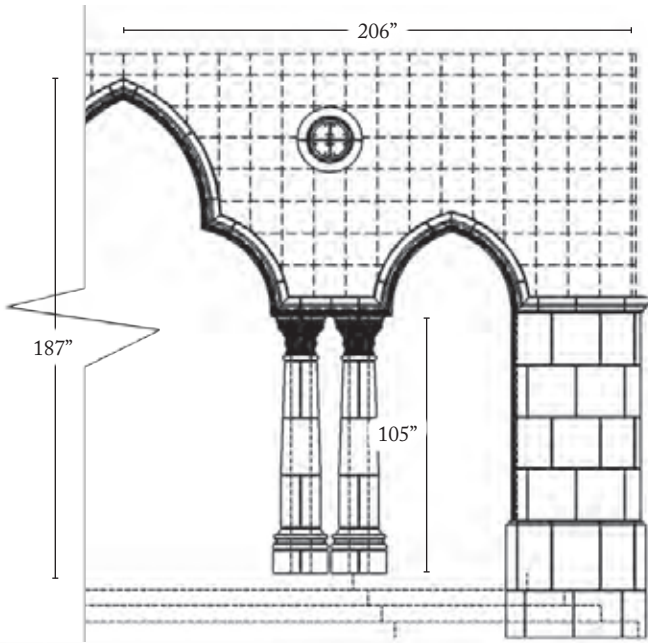

GRANDE DEL MAR HOTEL PROJECT PORTFOLIO

Breaking Down The Project

Showing how the pieces fit together to make the style

GRANDE DEL MAR HOTEL
Proj ID 21493

A

Cross
Section

**Gothic Entry
with Ornament**

Soffit

*Definition:
Soffit: An Exposed Underside*

Breaking Down The Project

Showing how the pieces fit together to make the style

GRANDE DEL MAR HOTEL
Proj ID 21493

B

**Soffit Entry
With Columns**

Cross
Section

Custom Profile 2
(Banding)