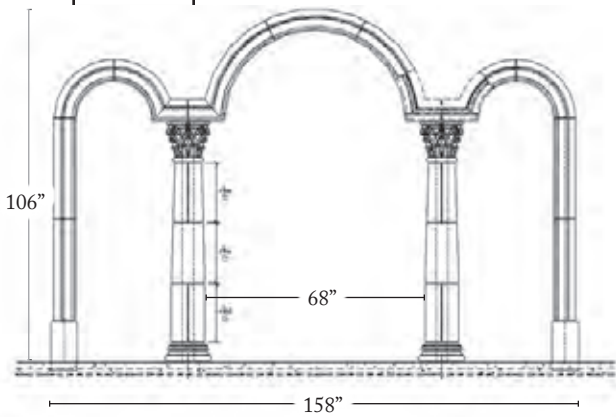

GRANDE DEL MAR HOTEL PROJECT PORTFOLIO

Breaking Down The Project

Showing how the pieces fit together to make the style

GRANDE DEL MAR HOTEL
Proj ID 21493

A

Cross
Section

**Gothic Entry
with Ornament**

Soffit

*Definition:
Soffit: An Exposed Underside*

Breaking Down The Project

Showing how the pieces fit together to make the style

GRANDE DEL MAR HOTEL
Proj ID 21493

B

**Soffit Entry
With Columns**

Cross
Section

Custom Profile 2
(Banding)

Flatface Profile
(Soffit)

Corinthian Capital
(Column)

Corinthian Tapered Shaft
(Column)

Corinthian Base
(Column)

C

Balcony

Cross
Section

Connelly Profile
(Handrail)