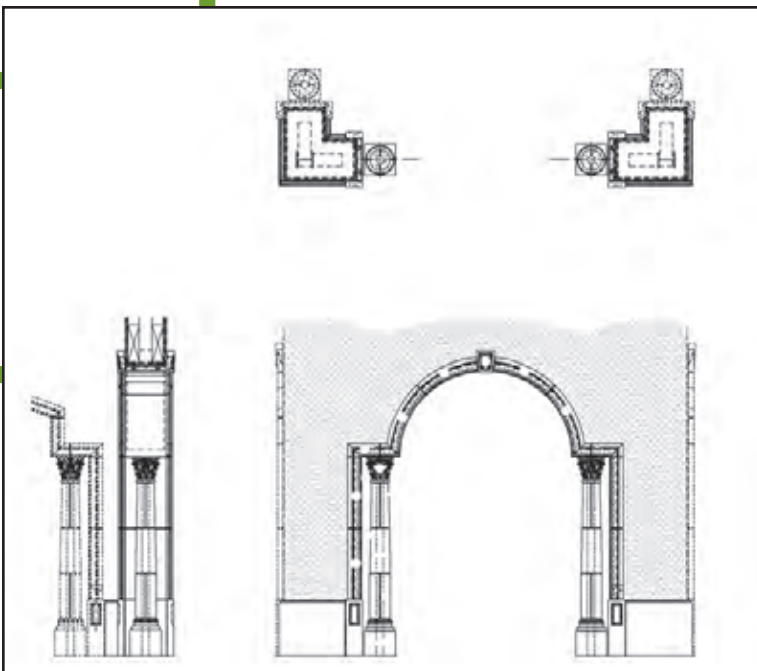

GRANDE DEL MAR HOTEL

Project Portfolio

Project ID 21493

Helping you create Architectural Style For Your Home

GRANDE DEL MAR HOTEL PROJECT PORTFOLIO

GRANDE DEL MAR HOTEL PROJECT PORTFOLIO

GRANDE DEL MAR HOTEL PROJECT PORTFOLIO

GRANDE DEL MAR HOTEL PROJECT PORTFOLIO

Breaking Down The Project

Showing how the pieces fit together to make the style

GRANDE DEL MAR HOTEL
Proj ID 21493

A

Cross
Section

**Gothic Entry
with Ornament**

Soffit

*Definition:
Soffit: An Exposed Underside*

Breaking Down The Project

Showing how the pieces fit together to make the style

GRANDE DEL MAR HOTEL
Proj ID 21493

B

**Soffit Entry
With Columns**

Cross
Section

Custom Profile 2
(Banding)