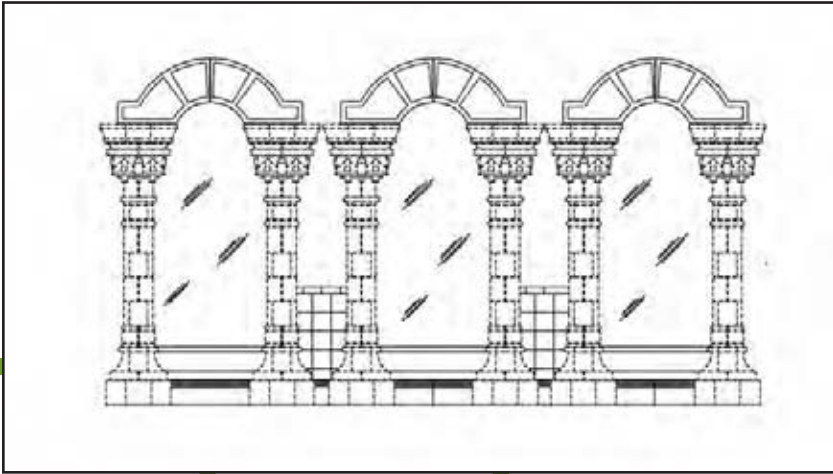

GRANDE DEL MAR HOTEL

Project Portfolio

Project ID 21493

Helping you create Architectural Style For Your Home

GRANDE DEL MAR HOTEL PROJECT PORTFOLIO

GRANDE DEL MAR HOTEL PROJECT PORTFOLIO

GRANDE DEL MAR HOTEL PROJECT PORTFOLIO

GRANDE DEL MAR HOTEL PROJECT PORTFOLIO

Breaking Down The Project

Showing how the pieces fit together to make the style

GRANDE DEL MAR HOTEL
Proj ID 21493

A

Cross
Section

**Gothic Entry
with Ornament**

Soffit

*Definition:
Soffit: An Exposed Underside*

Breaking Down The Project

Showing how the pieces fit together to make the style

GRANDE DEL MAR HOTEL
Proj ID 21493

B

**Soffit Entry
With Columns**

Cross
Section

Custom Profile 2
(Banding)