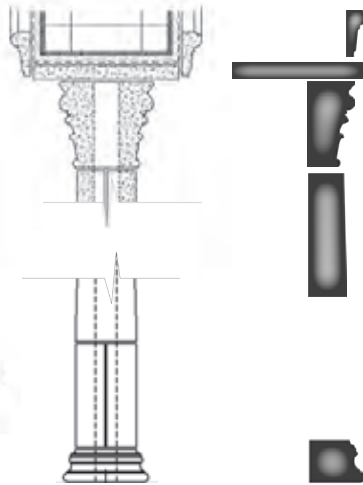

GRANDE DEL MAR HOTEL PROJECT PORTFOLIO

Breaking Down The Project

Showing how the pieces fit together to make the style

GRANDE DEL MAR HOTEL
Proj ID 21493

A

Cross
Section

**Gothic Entry
with Ornament**

Soffit

*Definition:
Soffit: An Exposed Underside*

Breaking Down The Project

Showing how the pieces fit together to make the style

GRANDE DEL MAR HOTEL
Proj ID 21493

B

**Soffit Entry
With Columns**

Cross
Section

Custom Profile 2
(Banding)

Flatface Profile
(Soffit)

Corinthian Capital
(Column)

Corinthian Tapered Shaft
(Column)

Corinthian Base
(Column)

C

Balcony

Cross
Section

Connelly Profile
(Handrail)

Kennard Profile
(Baluster)

Chamfer Profile
(Baserail)

Connelly Profile
(Newel Pier Cap)

Carriage Profile
(Newel Pier Shaft)

Chamfer Profile
(Newel Pier Base)

Custom Profile 3
(Bottom Row Banding)

Custom Profile 4
(Bottom Row Banding)