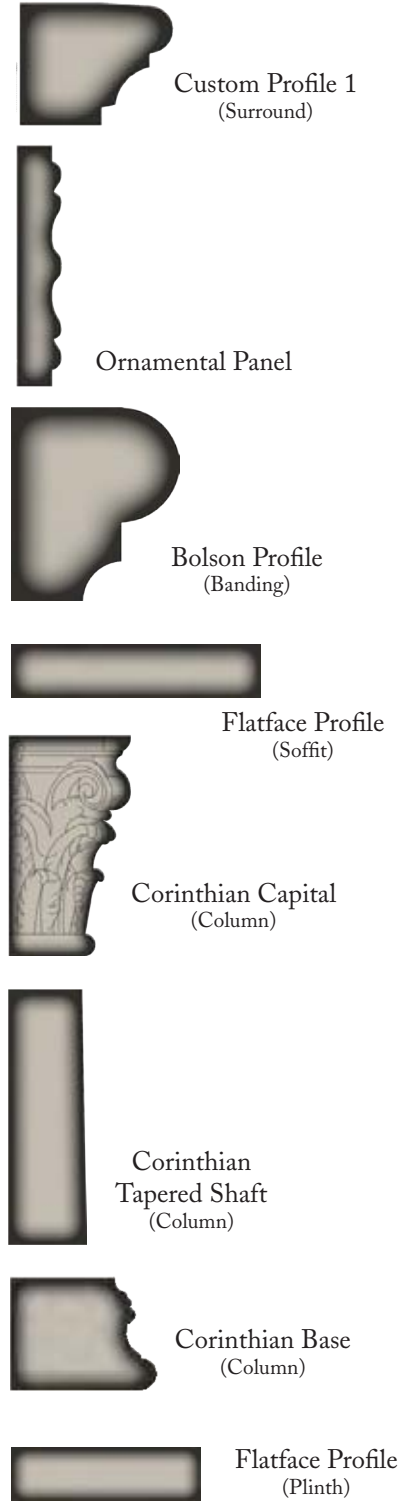

GRANDE DEL MAR HOTEL PROJECT PORTFOLIO

Breaking Down The Project

Showing how the pieces fit together to make the style

GRANDE DEL MAR HOTEL
Proj ID 21493

A

Cross
Section

**Gothic Entry
with Ornament**

Soffit

*Definition:
Soffit: An Exposed Underside*

Breaking Down The Project

Showing how the pieces fit together to make the style

GRANDE DEL MAR HOTEL
Proj ID 21493

B

**Soffit Entry
With Columns**

Cross
Section

Custom Profile 2
(Banding)

Flatface Profile
(Soffit)

Corinthian Capital
(Column)

Corinthian Tapered Shaft
(Column)

Corinthian Base
(Column)

C

Balcony

Cross
Section

Connelly Profile
(Handrail)

Kennard Profile
(Baluster)

Chamfer Profile
(Baserail)

Connelly Profile
(Newel Pier Cap)

Carriage Profile
(Newel Pier Shaft)

Chamfer Profile
(Newel Pier Base)

Custom Profile 3
(Bottom Row Banding)

Custom Profile 4
(Bottom Row Banding)